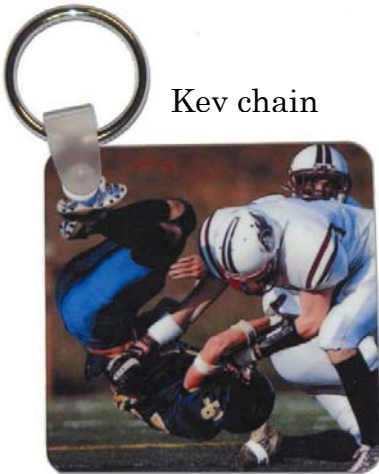

# Sample Merchandise

8x10 photo with frame

Article Reprint

clock

Key chain

Photo with Masthead and Caption

Mouse pad

T-shirt